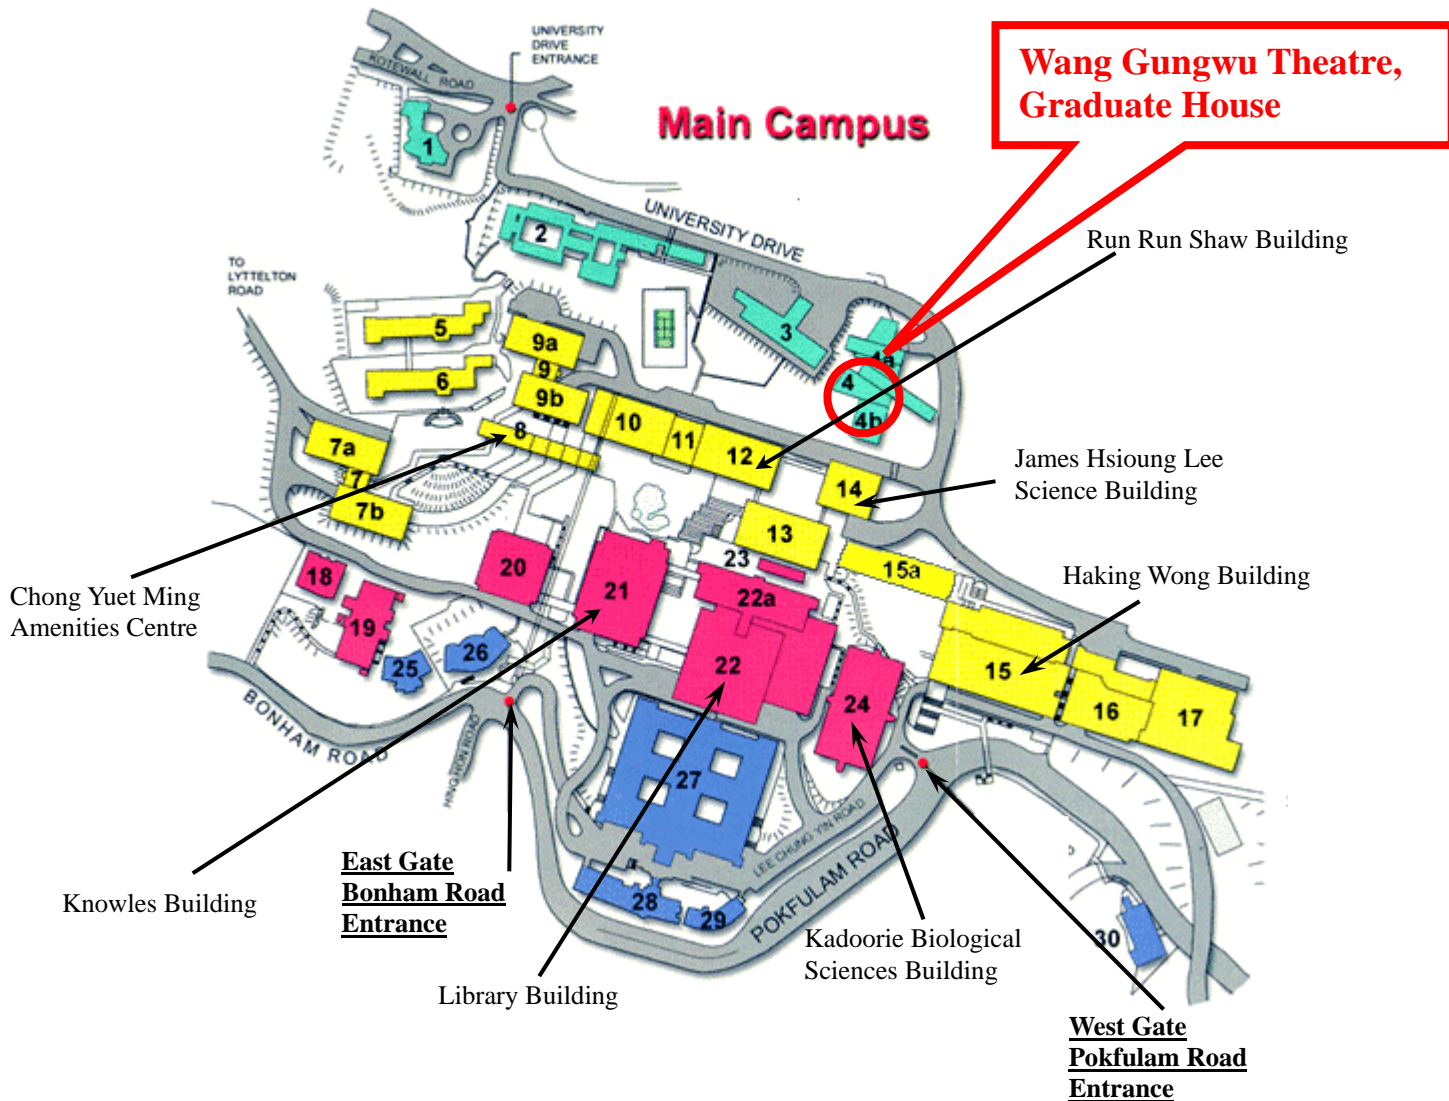

Map of Wang Gungwu Theatre, Graduate House, HKU

Transportation to HKU:

1) By Bus:

Take either No. 23, 40, 40M from Admiralty outside Pacific Place or No. 3B from Star Ferry at Central. Alight at the bus-stop in front of the East Gate on Bonham Road or the West Gate in front of Haking Wong Building on Pokfulam Road.

2) By Taxi:

From Admiralty or Central to Cotton Tree Drive to Robinson Road to Kotewall Road. Turn right onto University Drive.